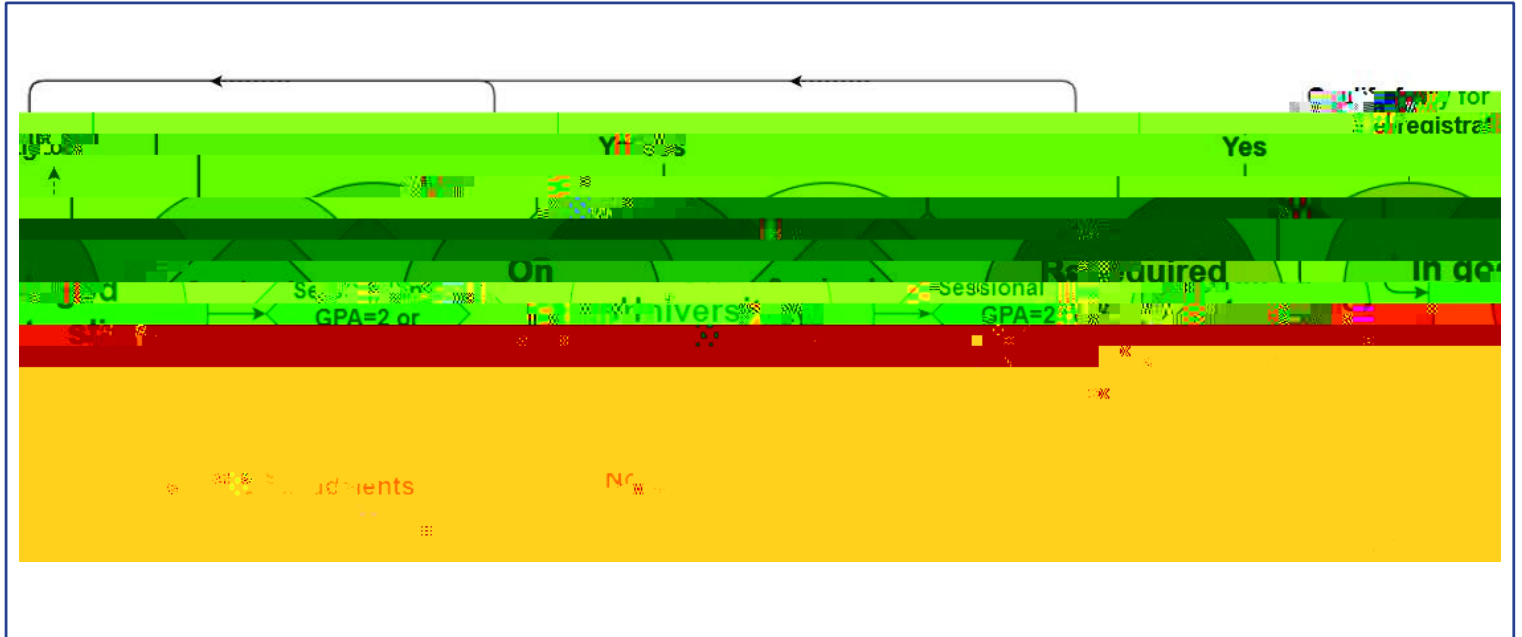

This roadmap illustrates the undergraduate academic standing process for the ABM program adviser

with f*/P AMCID 13 BDC

			Yes
University Probation	2.00 or greater	In Good Standing	Yes
	1.99 or less	Required to Withdraw	No

* Access to registration may be delayed if your [projected sessional GPA](#) in the current session is below 2.00

Note:

Students placed on dean's probation prior to the 2016/17 Winter Session will remain on dean's probation as per the discretion of the Faculty Dean.

What is academic standing?

Academic standing is based on your [sessional grade-point average \(GPA\)](#) and determines your eligibility to register in a future session at UVic.

For each session, you will be assigned one of three academic standings: [in good standing](#),